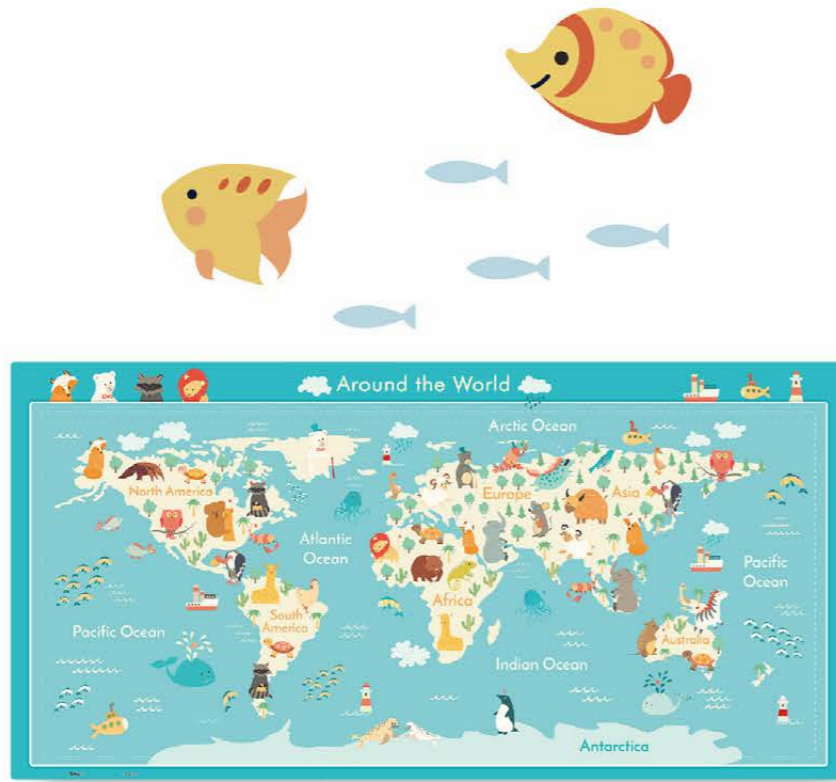

T1094 Image World - Colorful Spacestation

T1015 Playtime

128 pcs Puzzle size 51.2 x 25.6 cm - 24pcs / CTN

T1054 Under the Sea

T1049 Animals World Map

Showpiece Jigsaw Puzzles

300 - 4800 pcs

- Premium plastic puzzle
- Easy to move around, doesn't fall apart when picked up
- No glue required
- No messy scraps
- Water resistant printing
- Ready to frame