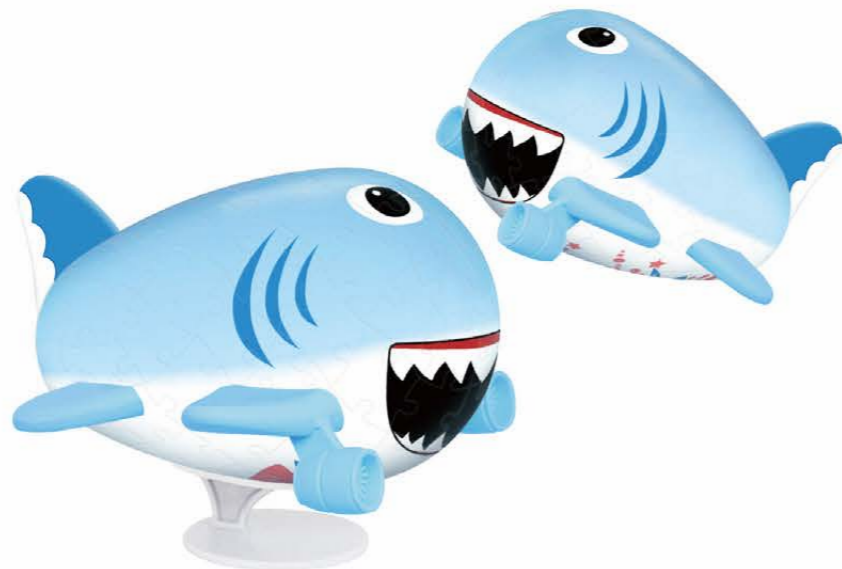

E5185
The Shark Plane