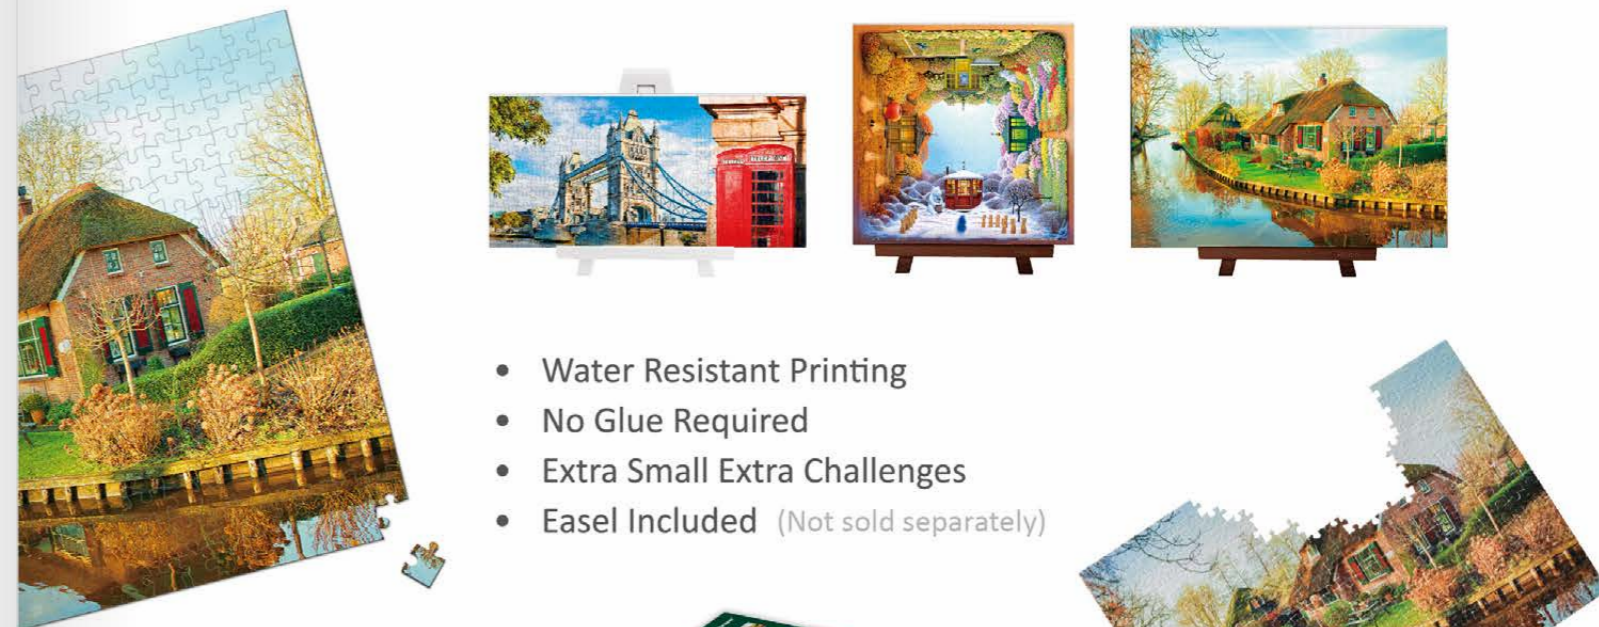

□ 🪑 Navy Blue
P1388 HJLM - Little Starry World

□ 🪑 Brown
P1142 Klimt - The Kiss

Showpiece XS

253 pcs / 256 pcs / 368 pcs

- Water Resistant Printing
- No Glue Required
- Extra Small Extra Challenges
- Easel Included (Not sold separately)