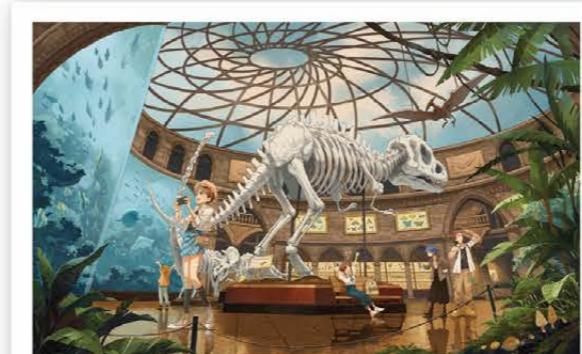

1000 PCS

© Puzzle size 58.8 x 37.8 cm - 12 pcs / CTN

H2828 WTX - Historical Change

H2856 DONGLONGDONG - Stars, Lights, Friends

H3109 DONGLONGDONG - Night at the Nature Museum

Showpiece Touch Art Puzzle

Utilizes inkjet stacking to create a layered effect on the puzzle pieces. Once the puzzle is completed, you will be able to experience a realistic tactile sensation similar to that of the original painting.