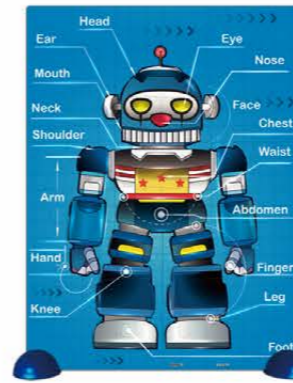

T1010 Robot's body