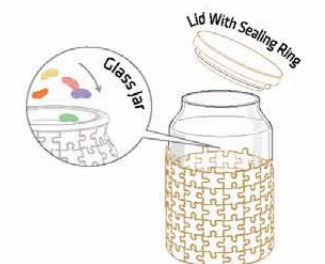

A3506 Marble Earth - 6"
A3507 Marble Earth - 9"

Base Included ● Golden

A3509 Resplendent Earth - 9"

Base Included ● Navy Blue

A3487 Marble Earth - 6"
A3488 Marble Earth - 9"

C- Stand Included

Puzzle Jar

64 PCS / 96 PCS / 128 PCS

★ 3 different sizes with different accessories

- Puzzle Pieces x 64
- Upper Ring x 1
- Lower Base x 1
- Lid x 1

- Puzzle Pieces x 96
- Upper Ring x 1
- Lower Base x 1
- Lid x 1
- Storage Ring x 1

- Puzzle Pieces x 128
- Upper Ring x 1
- Lower Base x 1
- Lid x 1
- Glass Jar x 1