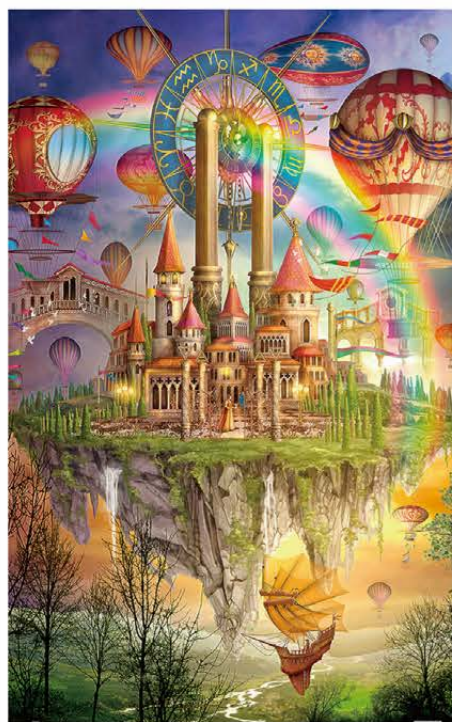

© 2013 Ciro Marchetti, Licensed by MGL

H1757 Ciro Marchetti - Tarot Town