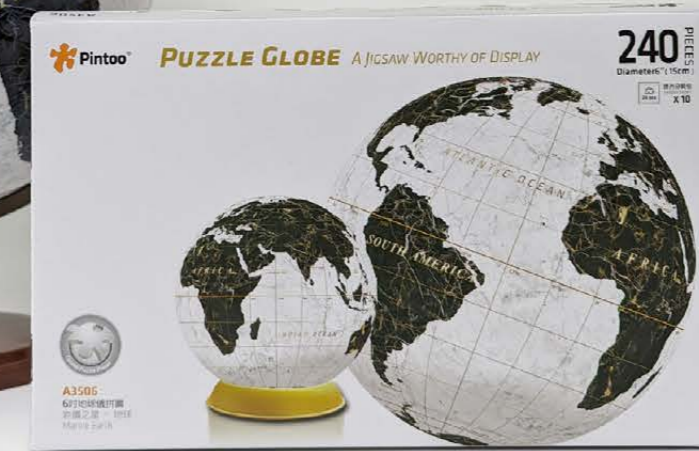

Base Included

LEGENDARY

- ◎ Puzzle size Diameter 6" (15cm) - 12pcs/CTN
- ◎ PKG Size 6.7 x 10 x 2.5 inch (17 x 25.5 x 6.5 cm)

6" 240 PCS ❄️

A3752
World Travel Ventures -
6" 3D Puzzle Globe -
Transparent 240

C- Stand Included

SUPREME

- ◎ Puzzle size Diameter 9" (23cm) - 12pcs/CTN
- ◎ PKG Size 7.8 x 11.8 x 3.4 inch (20 x 30 x 8.5 cm)

9" 540 PCS ❄️

A3753
World Travel Ventures -
9" 3D Puzzle Globe -
Embossed Transparent 540

C- Stand Included

3D Puzzle Globe

Regular Packaging

6"

240 pieces puzzle

Packaging Size : 6.3 x 9.8 x 2.2 inch (16 x 25 x 5.5 cm)

Carton Number : 12 pcs / ctn

9"