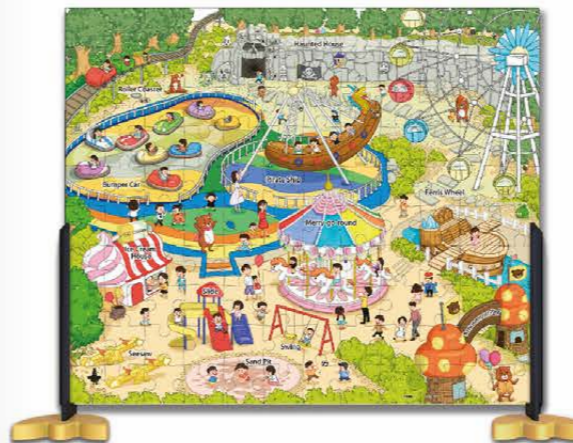

T1015 Playtime