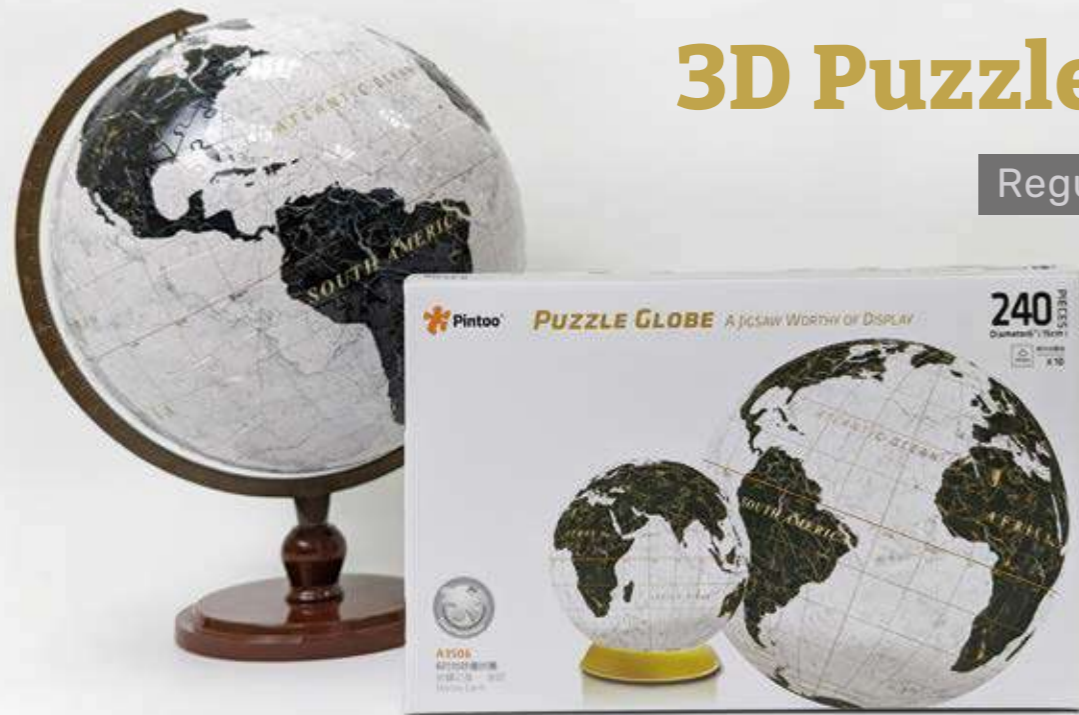

3D Puzzle Globe

Regular Packaging