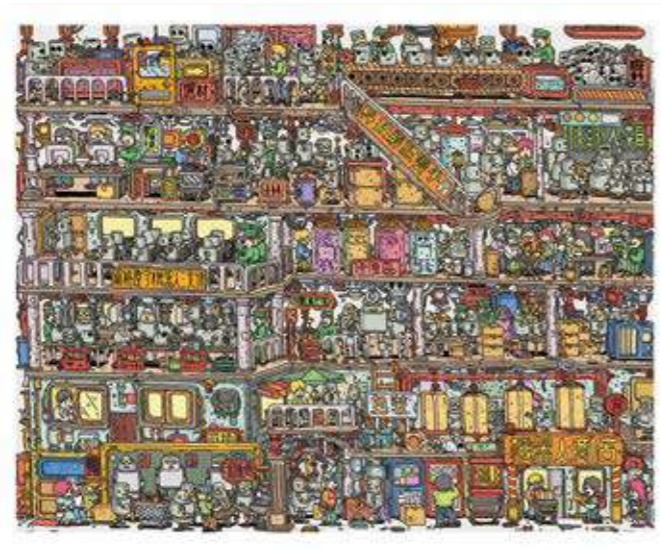

Showpiece ✨ 2000 PCS

© Puzzle size 72.8 x 58.8 cm - 12 pcs / CTN

H2646
FATFISHBOY - Robot Factory
© FATFISHBOY