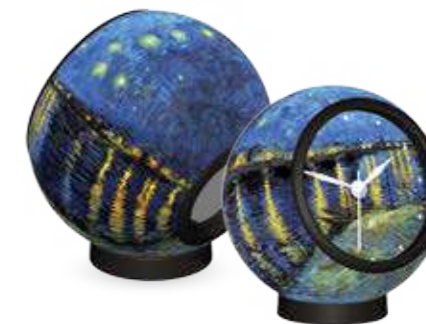

KC1069
Vincent van Gogh
Starry Night Over the Rhone, 1888

© 145 pieces puzzle - puzzle size 10 x 10 x 10.5 cm - 24 pcs / CTN