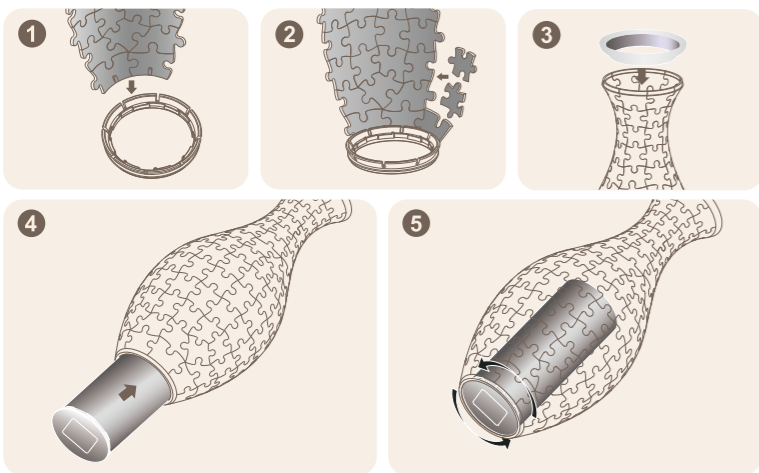

# Puzzle Vase

160 PCS

© Puzzle size 11 x 11 x 24 cm - 12pcs / CTN

× 4

Puzzle Vase is divided into 4 packs of 40 pieces. The pieces are unique within each division.

- Water Cup Included
- No Glue Required
- Stand Included
- Water Resistant Printing