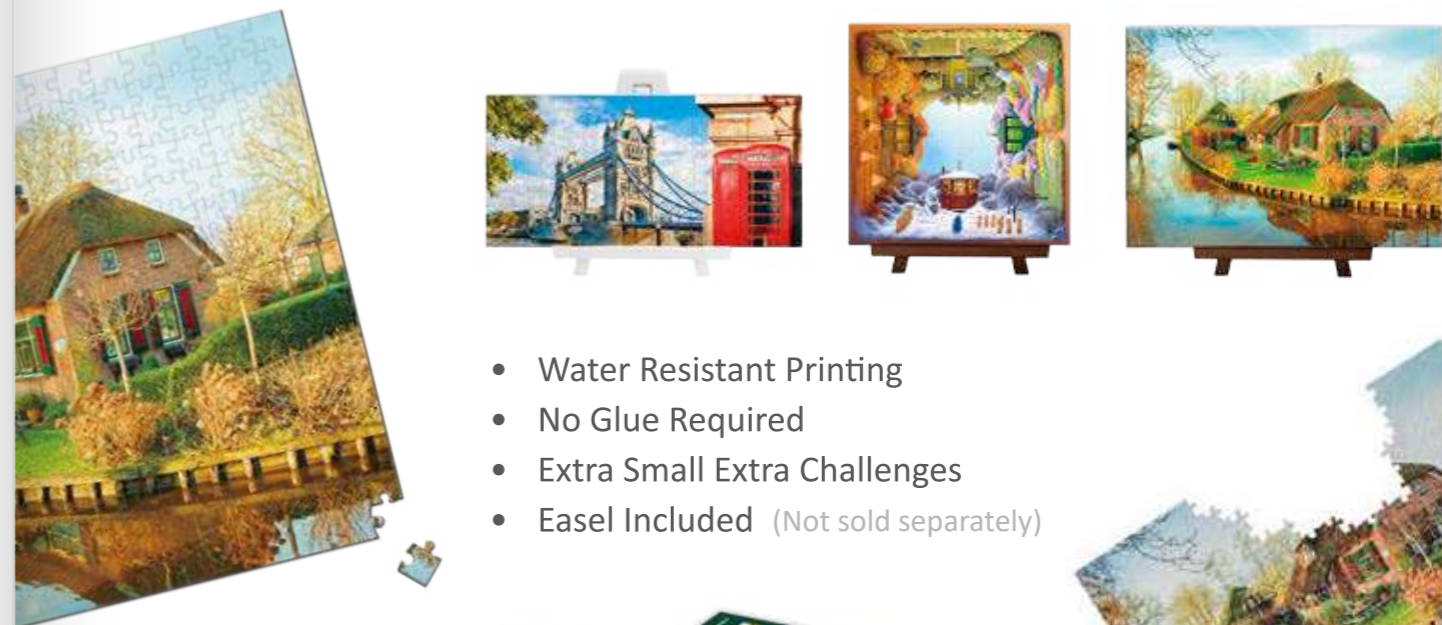

- Water Resistant Printing
- No Glue Required
- Extra Small Extra Challenges
- Easel Included (Not sold separately)