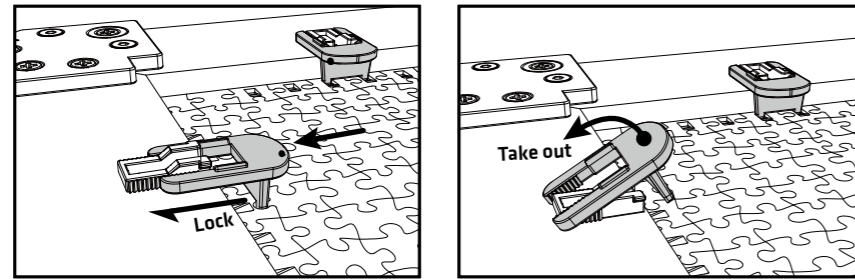

step2

Assembly Instructions

step1