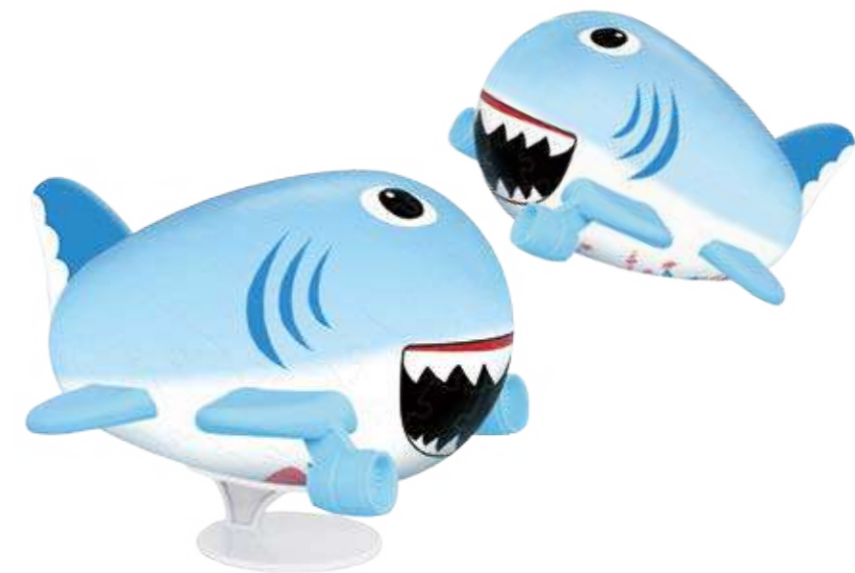

E5185
The Shark Plane