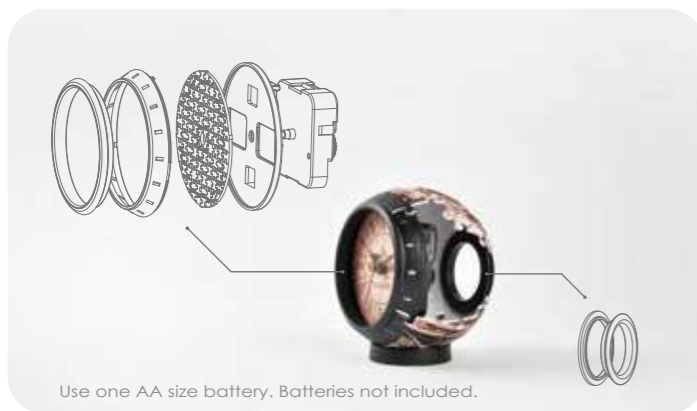

Easy to assemble